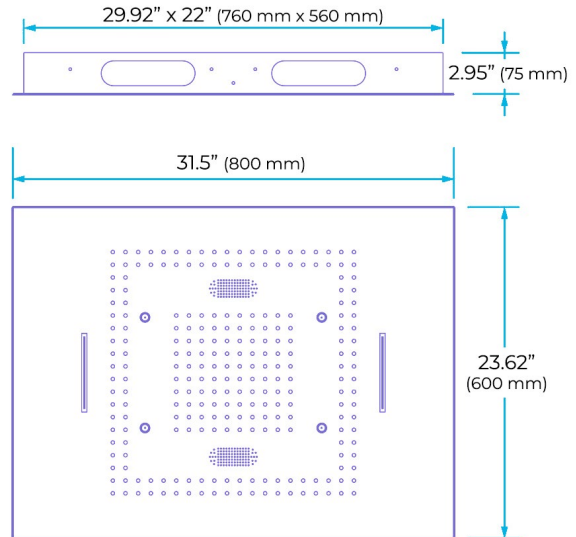

Shower Head

Product shown is only for installation display purpose

- Shower Panel /Hose Material: 304 Stainless Steel
- Shower Head Size: 800*600 mm
- Showerheads Install: Embedded Ceiling Mounted
- Concealed Mixer Install: Wall-Mounted
- LED Shower Head Functions: Rainfall, Waterfall, Mist
- Water Pressure: 0.3 MPA
- Water Flow: 16L/min~28L/min
- Shower Accessories Material: Brass
- LED Light: Need to Connect Power
- Shower Hose Length: 1.5M
- AC: 100-265V 50/60Hz
- Music: Need Bluetooth