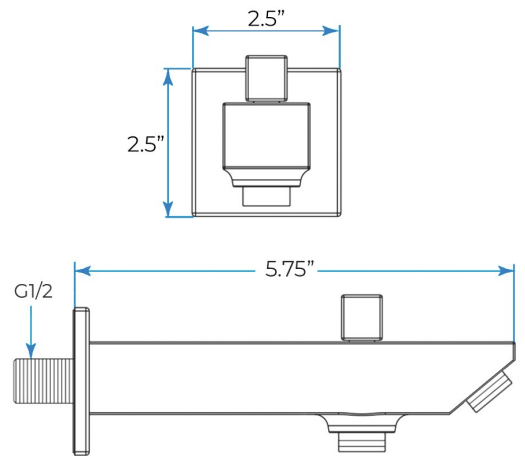

- Shower Panel /Hose Material: 304 Stainless Steel
- Shower Head Size: 800\*600 mm
- Showerheads Install: Embedded Ceiling Mounted
- Concealed Mixer Install: Wall-Mounted
- LED Shower Head Functions: Rainfall, Waterfall, Mist
- Water Pressure: 0.3 MPA
- Water Flow: 16L/min~28L/min
- Shower Accessories Material: Brass
- LED Light: Need to Connect Power
- Shower Hose Length: 1.5M
- AC: 100-265V 50/60Hz
- Music: Need Bluetooth

## Shower Mixer Connections

## Body Jet

Thread Interface Size: G 1/2 Inch  
 Type: Fixed Rotatable Type  
 Installation Type: Wall Mounted  
 Material: Brass  
 Feature: Can rotate 360 degrees  
 Flow Rate: 1.5 GPM / 5.7 LPM (each Bodyspray)