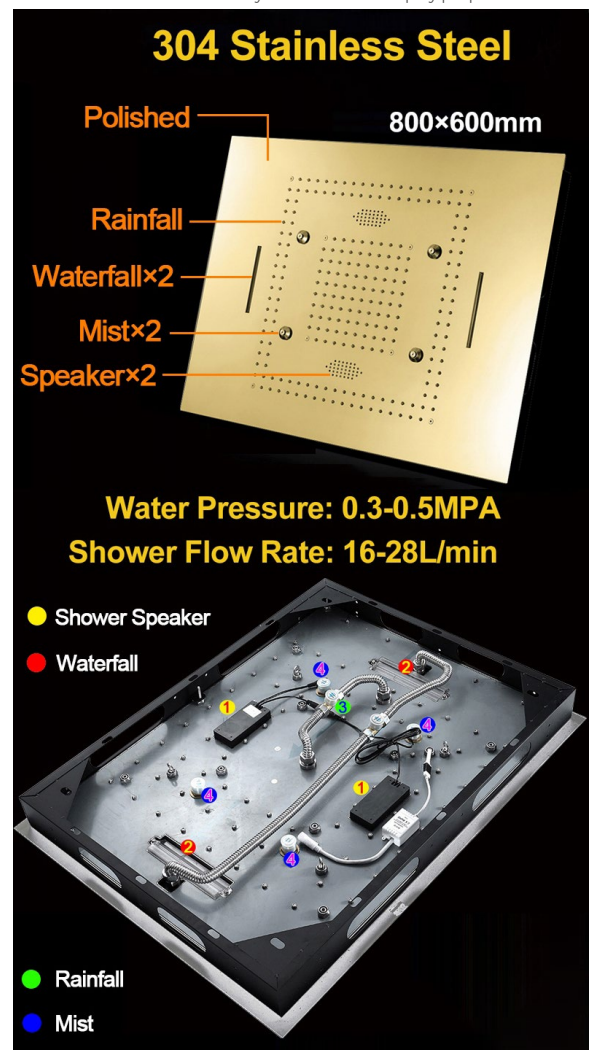

**POLISHED GOLD REMOTE CONTROLLED LED THERMOSTATIC RECESSED CEILING MOUNT RAINFALL WATERFALL MIST SHOWER SYSTEM WITH HAND SHOWER AND JETTED BODY SPRAYS SPECIFICATIONS**

**Shower Head**

Product shown is only for installation display purpose

- Shower Panel /Hose Material: 304 Stainless Steel
- Shower Head Size: 800\*600 mm
- Showerheads Install: Embedded Ceiling Mounted
- Concealed Mixer Install: Wall-Mounted
- LED Shower Head Functions: Rainfall, Waterfall, Mist
- Water Pressure: 0.3 MPA
- Water Flow: 16L/min~28L/min
- Shower Accessories Material: Brass
- LED Light: Need to Connect Power
- Shower Hose Length: 1.5M
- AC: 100-265V 50/60Hz
- Music: Need Bluetooth

## Hand Shower

Flow Rate: 2.0 GPM / 7.6 LPM

## Body Jet

Thread Interface Size: G 1/2 Inch  
 Type: Fixed Rotatable Type  
 Installation Type: Wall Mounted  
 Material: Brass  
 Feature: Can rotate 360 degrees  
 Flow Rate: 1.5 GPM / 5.7 LPM (each Bodyspray)