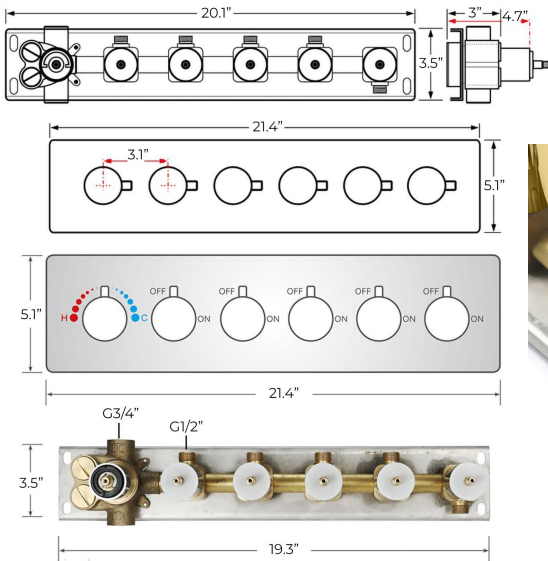

Shower Mixer

Product shown is only for installation display purpose