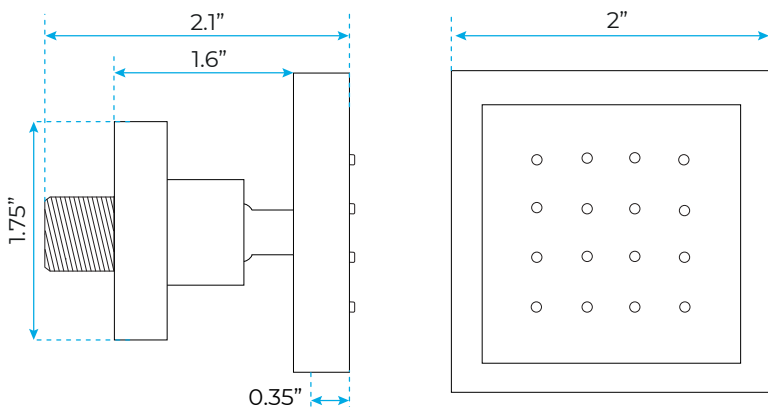

- Shower Panel /Hose Material: 304 Stainless Steel
- Shower Head Size: 800\*600 mm
- Showerheads Install: Embedded Ceiling Mounted
- Concealed Mixer Install: Wall-Mounted
- LED Shower Head Functions: Rainfall, Waterfall, Mist
- Water Pressure: 0.3 MPA
- Water Flow: 16L/min~28L/min
- Shower Accessories Material: Brass
- LED Light: Need to Connect Power
- Shower Hose Length: 1.5M
- AC: 100-265V 50/60Hz
- Music: Need Bluetooth

## Body Jet

Thread Interface Size: G 1/2 Inch  
 Type: Fixed Rotatable Type  
 Installation Type: Wall Mounted  
 Material: Brass  
 Feature: Can rotate 360 degrees  
 Flow Rate: 1.5 GPM / 5.7 LPM (each Bodyspray)