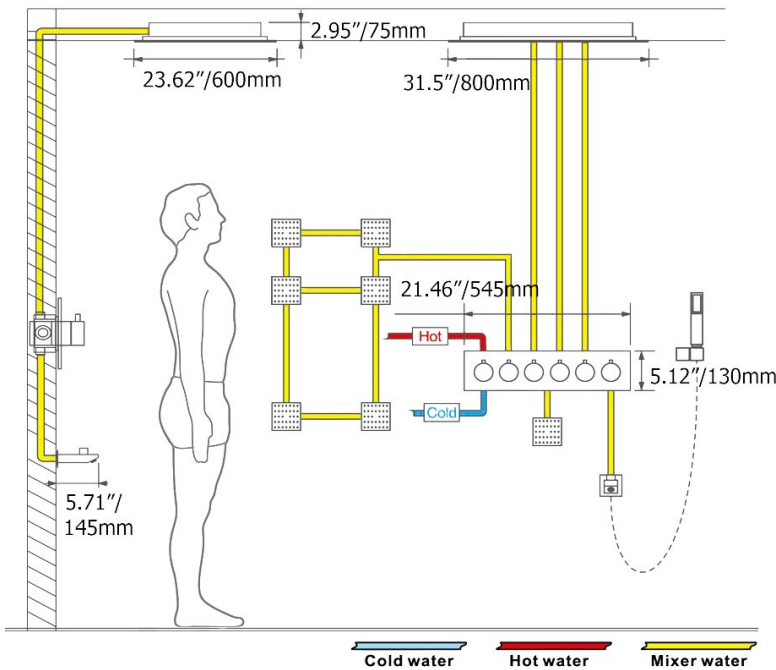

- Shower Panel /Hose Material: 304 Stainless Steel
- Shower Head Size: 800\*600 mm
- Showerheads Install: Embedded Ceiling Mounted
- Concealed Mixer Install: Wall-Mounted
- LED Shower Head Functions: Rainfall, Waterfall, Mist
- Water Pressure: 0.3 MPA
- Water Flow: 16L/min~28L/min
- Shower Accessories Material: Brass
- LED Light: Need to Connect Power
- Shower Hose Length: 1.5M
- AC: 100-265V 50/60Hz
- Music: Need Bluetooth

All dimensions and specifications are nominal and may vary. Use actual products for accuracy in critical situations.

## Hand Shower

Flow Rate: 2.0 GPM / 7.6 LPM

## Body Jet

Thread Interface Size: G 1/2 Inch  
 Type: Fixed Rotatable Type  
 Installation Type: Wall Mounted  
 Material: Brass  
 Feature: Can rotate 360 degrees  
 Flow Rate: 1.5 GPM / 5.7 LPM (each Bodyspray)