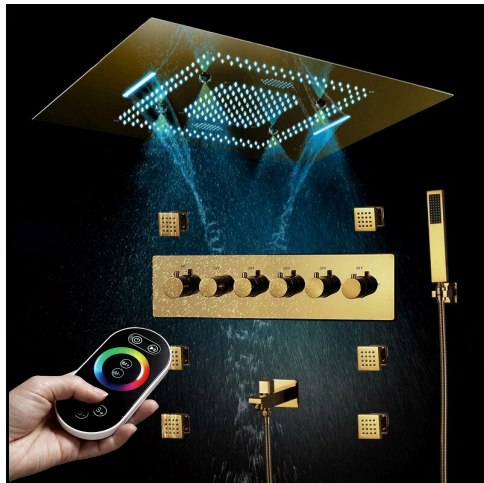

**POLISHED GOLD REMOTE CONTROLLED LED THERMOSTATIC RECESSED CEILING MOUNT RAINFALL WATERFALL MIST SHOWER SYSTEM WITH HAND SHOWER AND JETTED BODY SPRAYS SPECIFICATIONS**

**Shower Head**

Product shown is only for installation display purpose

- Shower Panel /Hose Material: 304 Stainless Steel
- Shower Head Size: 800\*600 mm
- Showerheads Install: Embedded Ceiling Mounted
- Concealed Mixer Install: Wall-Mounted
- LED Shower Head Functions: Rainfall, Waterfall, Mist
- Water Pressure: 0.3 MPA
- Water Flow: 16L/min~28L/min
- Shower Accessories Material: Brass
- LED Light: Need to Connect Power
- Shower Hose Length: 1.5M
- AC: 100-265V 50/60Hz
- Music: Need Bluetooth

## Body Jet

Thread Interface Size: G 1/2 Inch  
 Type: Fixed Rotatable Type  
 Installation Type: Wall Mounted  
 Material: Brass  
 Feature: Can rotate 360 degrees  
 Flow Rate: 1.5 GPM / 5.7 LPM (each Bodyspray)