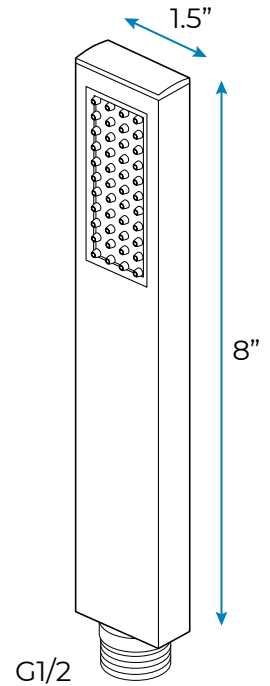

Hand Shower

Flow Rate: 2.0 GPM / 7.6 LPM